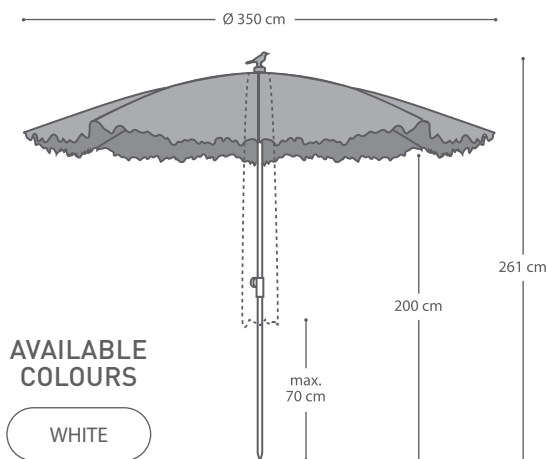

SHADE AREA

±3,63 m²

4 kg

140 x 15 x 15 cm

WIND RESISTANCE

6 BFT
49 km/h

SHADYLACE XL Ø 350 cm

AVAILABLE COLOURS

WHITE

POLE	Ø 35 mm Anodized aluminium, natural colour
RIBS	8 white steel ribs paragon 175 cm
FABRIC	Polyester 220D 14 needles/inch, colour white
	Silver

SHADE AREA

±9,62 m²

7 kg

275 x 21 x 12 cm

WIND RESISTANCE

6 BFT
49 km/h

BASES

The SHADYLACE and SHADYLACE XL fit in:

- Sywawa parasol bases : COUPE, CUBE, HEAVY and UNITED WE STAND, RONDO
- Symo parasol bases : LUNA

Always install the base on a horizontal and flat surface. The SHADYLACE Ø 215cm also fits in any standard base for parasols up to Ø 2,15m that allows parasol poles of Ø 32mm. The standard base must have a minimum size of Ø 50cm or 45x45cm and a minimum weight of 20 kg.

The SHADYLACE XL also fits in any standard base for parasols up to Ø 3,5m that allows parasol poles of Ø 35mm. The standard base must have a minimum size of Ø 50cm or 45x45cm and a minimum weight of 40 kg. Guarantee only with original Sywawa parts.