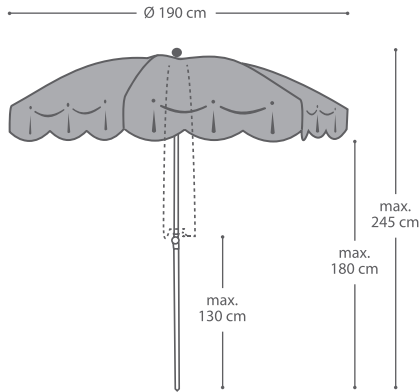

PAMPILLE Ø 190 cm

FABRIC Symacryl 100% Acrylic 190g/m²

FRAME Upper pole Ø 27 mm
Lower pole Ø 30 mm
Brushed stainless steel tube inox 304
Transparent coating natural colour
8 black steel ribs
metallized and coated
Ø 4,5 mm

SHADE AREA
±2,83 m²

3,5 kg

170 x 15 x 15 cm

WIND RESISTANCE
6 BFT
49 km/h

PAMPILLE Ø 245 cm

FABRIC Symacryl 100% Acrylic 190g/m²

FRAME Upper pole Ø 27 mm
Lower pole Ø 30 mm
Brushed stainless steel tube inox 304
Transparent coating natural colour
8 black steel ribs
metallized and coated
Ø 4,5 mm

SHADE AREA
±4,71 m²

5 kg

170 x 15 x 15 cm

WIND RESISTANCE
6 BFT
49 km/h

STANDARD COLOURS

COLOUR OUTSIDE
COLOUR INSIDE

Symacryl protects your skin: blocks 97% of UV rays

MAKE YOUR OWN PAMPILLE COMBINATION WITH THE FOLLOWING COLOURS

BASES

- The 'PAMPILLE' fits in :
- Sywawa parasol bases : COUPE, CUBE, RONDO, HEAVY and UNITED WE STAND
 - Symo parasol bases : LUNA

Always install the base on a horizontal and flat surface. This parasol also fits in any standard base for parasols up to Ø 2,45m that allows parasol poles of Ø 30mm. The standard base must have a minimum size of Ø 50cm or 45x45cm and a minimum weight of 20kg. Guarantee only with original Sywawa parts.