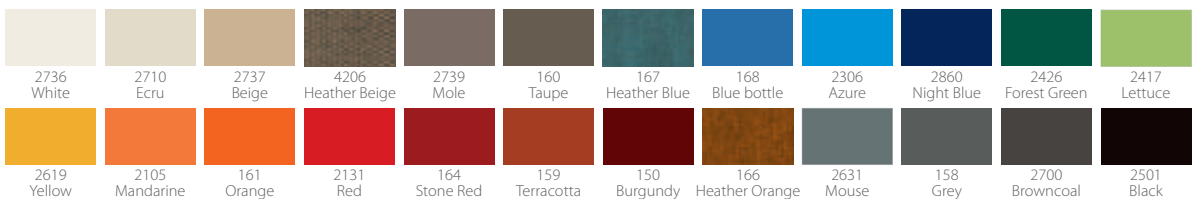

SHADE AREA
±4,71 m²

5 kg

170 x 15 x 15 cm

WIND RESISTANCE
6 BFT
49 km/h

STANDARD COLOURS

COLOUR OUTSIDE
COLOUR INSIDE

Symacryl protects your skin: blocks 97% of UV rays

MAKE YOUR OWN PAMPILLE COMBINATION WITH THE FOLLOWING COLOURS