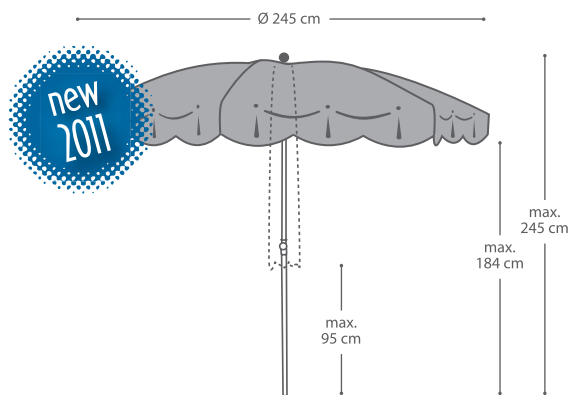

PAMPILLE Ø 190 cm

FABRIC Symacryl 100% Acrylic 190g/m²

FRAME Upper pole Ø 27 mm
Lower pole Ø 30 mm
Brushed stainless steel tube inox 304
Transparent coating natural colour
8 black steel ribs
metallized and coated
Ø 4,5 mm

SHADE AREA
±2,83 m²

3,5 kg

170 x 15 x 15 cm

WIND RESISTANCE
6 BFT
49 km/h

PAMPILLE Ø 245 cm

FABRIC Symacryl 100% Acrylic 190g/m²

FRAME Upper pole Ø 27 mm
Lower pole Ø 30 mm
Brushed stainless steel tube inox 304
Transparent coating natural colour
8 black steel ribs
metallized and coated
Ø 4,5 mm

SHADE AREA
±4,71 m²

5 kg

170 x 15 x 15 cm

WIND RESISTANCE
6 BFT
49 km/h

STANDARD COLOURS

COLOUR OUTSIDE
COLOUR INSIDE

Symacryl protects your skin: blocks 97% of UV rays

MAKE YOUR OWN PAMPILLE COMBINATION WITH THE FOLLOWING COLOURS

BASES

- The 'PAMPILLE' fits in :
- Sywawa parasol bases : COUPE, CUBE, RONDO, HEAVY and UNITED WE STAND
 - Symo parasol bases : LUNA

Always install the base on a horizontal and flat surface. This parasol also fits in any standard base for parasols up to Ø 2,45m that allows parasol poles of Ø 30mm. The standard base must have a minimum size of Ø 50cm or 45x45cm and a minimum weight of 20kg. Guarantee only with original Sywawa parts.