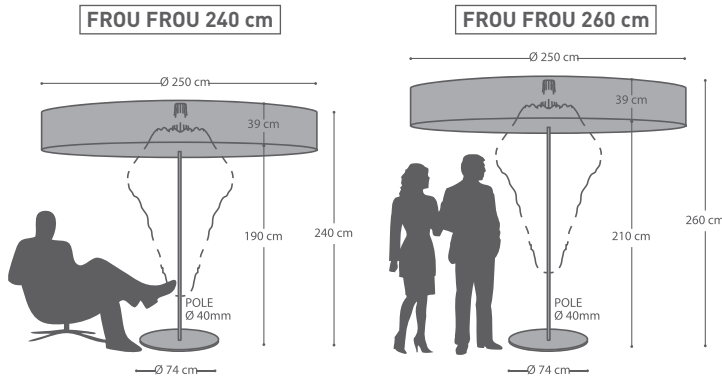

FROU FROU Ø 250 cm

POLE Ø 40 mm - Stainless steel 316, brushed

Optional: MARINE GRADE TREATMENT
for installation on or near the beach

RIBS 12 x Ø 18 mm
Aluminium

COVER Airtex polyester fabric
+ polypropylene raffia fringes

HEIGHT 240 --> 240 cm (open=closed)
260 --> 260 cm (open=closed)

**SHADE
AREA**

±4,91 m²

22 kg

315 x 32 x 38 cm

AVAILABLE COLOURS

This parasol also fits in any standard base that allows parasol poles of Ø 40 mm. The base must have a minimum size of Ø 74 cm and a minimum weight of 41 kg. Guarantee only with original Sywawa parts.

BASES

Always install the base on a horizontal and flat surface.

STANDARD BASE Ø 74 cm

AVAILABLE COLOURS

RAL 9010

RAL 9005

RAL 6011

12 mm, steel QSTE 325.
Sandblasted, metallized
and powder coated

41 kg

80 x 80 x 4 cm

**WIND
RESISTANCE**

Frou Frou Parasol
+ Standard base

**6 BFT
49 km/h**

+ EXTRA WEIGHT

see page 50

AVAILABLE COLOURS