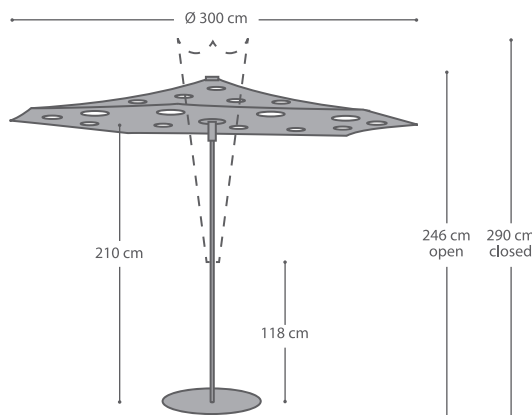

DOT Ø 300 cm

POLE Ø 40 mm - aluminium
RIBS 8 x Ø 18 mm aluminium
COVER Sunbrella (100% acrylic) 270g/m²

SHADE AREA ±7,07 m²
Weight 15 kg
Box Size 320 x 32 x 38 cm

STANDARD COLOURS

3743 Aqua	5427 Coral	5438 Buttercup
5438 Buttercup	3743 Aqua	5427 Coral

BASES

RONDO BASE Ø 74 cm

AVAILABLE COLOURS

RAL 9010

RAL 9005

12 mm, steel QSTE 325.
Sandblasted, metallized
and powder coated

42,5 kg

80 x 80 x 4 cm

2 x 10 kg

80 x 80 x 4 cm

WIND RESISTANCE

Dot Parasol +
Rondo base
+ Extra weight

7 BFT
61 km/h

The 'DOT' fits in :

- Sywawa parasol bases : COUPE, HEAVY and UNITED WE STAND, RONDO, CUBE
- Symo parasol bases : LUNA

Always install the base on a horizontal and flat surface. This parasol also fits in any standard base for parasols up to Ø 3m that allows parasol poles of Ø 40mm. The standard base must have a minimum size of Ø 74cm or 45x45cm and a minimum weight of 42,5 kg. Guarantee only with original Sywawa parts.