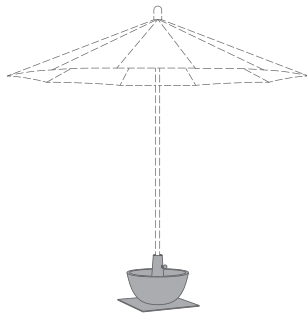

COUPE 50 x 50 x 40 cm

BASE	Steel - 5 mm Sandblasted, metallized and powder coated
TUBE	Stainless steel Sandblasted, epoxyprimer and powder coated
BOWL	Polyethylene Ø 50 cm

AVAILABLE COLOURS

WHITE
RAL 9016

BLACK
RAL 9005

14,5 kg

53 x 53 x 42 cm

POSSIBLE COMBINATIONS with COUPE

See overview on page 82-83

COUPE

parasolbase for parasols with poles from Ø25 to 30 or from Ø31 to 40 mm

COUPE + BLA BLA TABLE

for use with BREEZER, FROU FROU, DOT and all parasols with pole Ø 40 mm

COUPE + BREEZER BASE

only for use with BREEZER parasol

COUPE + FROU FROU BASE

only for use with FROU FROU parasol