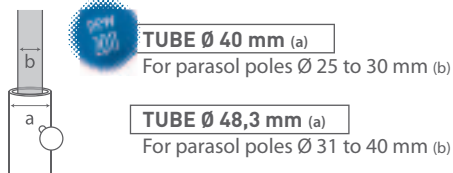

COUPE 50 x 50 x 40 cm

BASE	Steel - 5 mm Sandblasted, metallized and powder coated
TUBE	Stainless steel Sandblasted, epoxyprimer and powder coated
BOWL	Polyethylene Ø 50 cm

AVAILABLE COLOURS

WHITE
RAL 9016

BLACK
RAL 9005

14,5 kg

53 x 53 x 42 cm

POSSIBLE COMBINATIONS with COUPE

See overview on page 82-83

COUPE

parasolbase for parasols with poles from Ø25 to 30 or from Ø31 to 40 mm

COUPE + BLA BLA TABLE