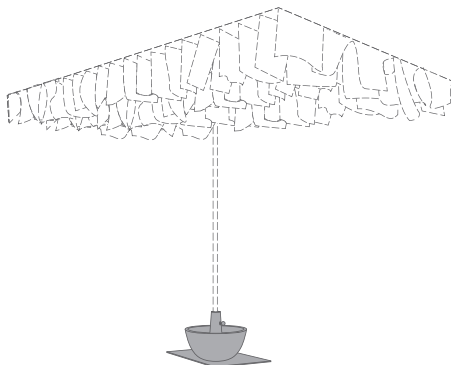

COUPE 50 x 50 x 40 cm

BASE	Steel - 5 mm Sandblasted, metallized and powder coated
TUBE	Stainless steel Sandblasted, epoxyprimer and powder coated
BOWL	Polyethylene Ø 50 cm

AVAILABLE COLOURS

WHITE
RAL 9016

BLACK
RAL 9005

14,5 kg

53 x 53 x 42 cm

POSSIBLE COMBINATIONS with COUPE

See overview on page 82-83

COUPE

parasolbase for parasols with poles from Ø25 to 30 or from Ø31 to 40 mm

COUPE + BLA BLA TABLE

for use with BREEZER, FROU FROU, DOT and all parasols with pole Ø 40 mm

COUPE + BREEZER BASE

only for use with BREEZER parasol

COUPE + FROU FROU BASE

only for use with FROU FROU parasol