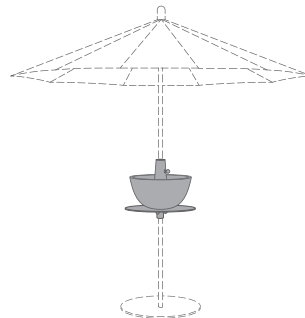

COUPE 50 x 50 x 40 cm

BASE	Steel - 5 mm Sandblasted, metallized and powder coated
TUBE	Stainless steel Sandblasted, epoxyprimer and powder coated
BOWL	Polyethylene Ø 50 cm

AVAILABLE COLOURS

WHITE
RAL 9016

BLACK
RAL 9005

14,5 kg

53 x 53 x 42 cm

POSSIBLE COMBINATIONS with COUPE

See overview on page 82-83

COUPE

parasolbase for parasols with poles from Ø25 to 30 or from Ø31 to 40 mm

COUPE + BLA BLA TABLE

for use with BREEZER, FROU FROU, DOT and all parasols with pole Ø 40 mm

COUPE + BREEZER BASE

only for use with BREEZER parasol

COUPE + FROU FROU BASE

only for use with FROU FROU parasol