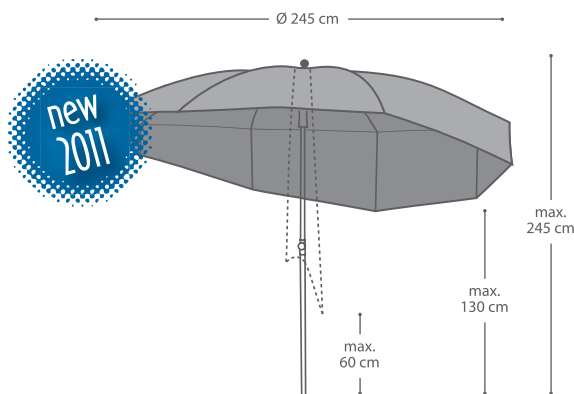

COCON Ø 190 cm

FABRIC Symacryl 100% Acrylic 190g/m²

FRAME Upper pole Ø 27 mm
Lower pole Ø 30 mm
Brushed stainless steel tube inox 304
Transparent coating natural colour
8 black steel ribs
metallized and coated
Ø 4,5 mm

SHADE AREA

±2,83 m²

3,5 kg

170 x 15 x 15 cm

WIND RESISTANCE

**6 BFT
49 km/h**

COCON Ø 245 cm

FABRIC Symacryl 100% Acrylic 190g/m²

FRAME Upper pole Ø 27 mm
Lower pole Ø 30 mm
Brushed stainless steel tube inox 304
Transparent coating natural colour
8 black steel ribs
metallized and coated
Ø 4,5 mm

SHADE AREA

±4,71 m²

5 kg

170 x 15 x 15 cm

Always install the base on a horizontal and flat surface. This parasol also fits in any standard base for parasols up to Ø 2,45m that allows parasol poles of Ø 30mm. The standard base must have a minimum size of Ø 50cm or 45x45cm and a minimum weight of 20 kg. Guarantee only with original Sywawa parts.