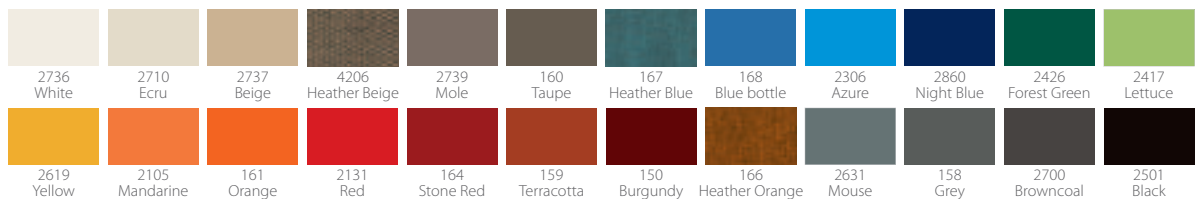

FRAME Upper pole Ø 27 mm
Lower pole Ø 30 mm
Brushed stainless steel tube inox 304
Transparent coating natural colour
8 black steel ribs
metallized and coated
Ø 4,5 mm

SHADE AREA

±4,71 m²

5 kg

170 x 15 x 15 cm

WIND RESISTANCE

**6 BFT
49 km/h**

AVAILABLE COLOURS

Symacryl protects your skin: blocks 97% of UV rays

BASES

The 'COCON' fits in :

- Sywawa parasol bases : COUPE, CUBE, RONDO, HEAVY and UNITED WE STAND
- Symo parasol bases : LUNA