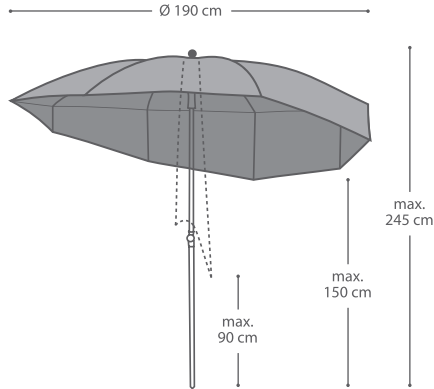

COCON Ø 190 cm

FABRIC Symacryl 100% Acrylic 190g/m²

FRAME Upper pole Ø 27 mm
Lower pole Ø 30 mm
Brushed stainless steel tube inox 304
Transparent coating natural colour
8 black steel ribs
metallized and coated
Ø 4,5 mm

SHADE AREA

±2,83 m²

3,5 kg

170 x 15 x 15 cm

WIND RESISTANCE

**6 BFT
49 km/h**

COCON Ø 245 cm

FABRIC Symacryl 100% Acrylic 190g/m²

FRAME Upper pole Ø 27 mm
Lower pole Ø 30 mm
Brushed stainless steel tube inox 304
Transparent coating natural colour
8 black steel ribs
metallized and coated
Ø 4,5 mm

SHADE AREA

±4,71 m²

5 kg

170 x 15 x 15 cm

Always install the base on a horizontal and flat surface. This parasol also fits in any standard base for parasols up to Ø 2,45m that allows parasol poles of Ø 30mm. The standard base must have a minimum size of Ø 50cm or 45x45cm and a minimum weight of 20 kg. Guarantee only with original Sywawa parts.