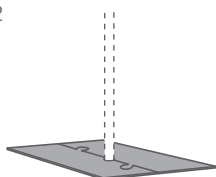

AVAILABLE COLOURS

RAL 9016

RAL 7016

10 mm, steel
Sandblasted, metallized
and powder coated

54 kg

110 x 92 x 4 cm

WIND RESISTANCE

Breezer Parasol
+ Standard base

4 BFT
28 km/h

+ EXTRA WEIGHT

see page 12