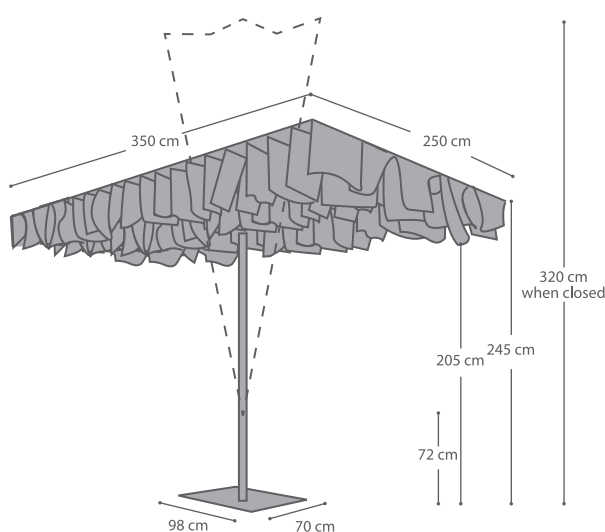

BREEZER 350 x 250 cm

POLE Ø 40 mm - Stainless steel 316, brushed
Optional: MARINE GRADE TREATMENT
 for installation on or near the beach

RIBS 12 x Ø 18 mm
 Aluminium tube

FABRIC Polyester - PVC coated
 Acrylic (top fabric)
 Polyester (flags)

Optional: FIRE RETARDANT

HEIGHT 245 cm (open)
 320 cm (closed)

SHADE AREA

±8,75 m²

22 kg

380 x 36 x 30 cm

This parasol also fits in any standard base for parasols up to 3,5 x 2,5 m that allows parasol poles of Ø 40 mm. The base must have a minimum size of 98 x 70 cm and a minimum weight of 54 kg. Guarantee only with original Sywawa parts.

AVAILABLE COLOURS

ECRU
 WHITE

ARDOISE
 WHITE

BASES

Always install the base on a horizontal and flat surface.

STANDARD BASE
 98x70 cm

AVAILABLE COLOURS

RAL 9016

RAL 7016

10 mm, steel
 Sandblasted, metallized
 and powder coated

54 kg

110 x 92 x 4 cm

WIND RESISTANCE

Breezer Parasol
 + Standard base

4 BFT
28 km/h

+ EXTRA WEIGHT